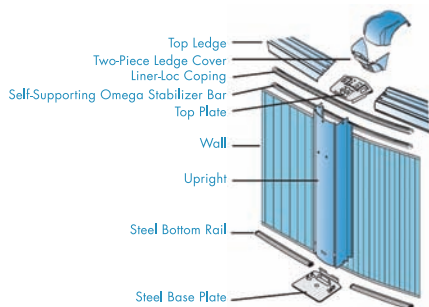

FRAME STRUCTURE