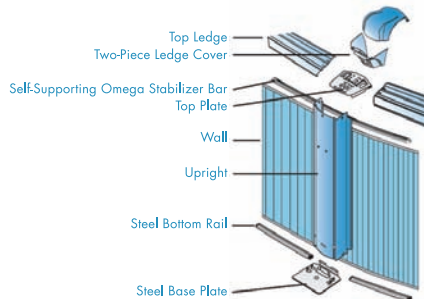

FRAME STRUCTURE