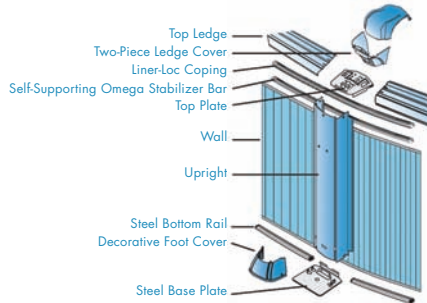

FRAME STRUCTURE