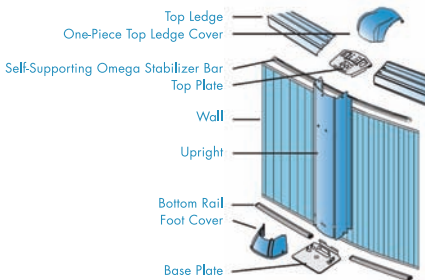

FRAME STRUCTURE